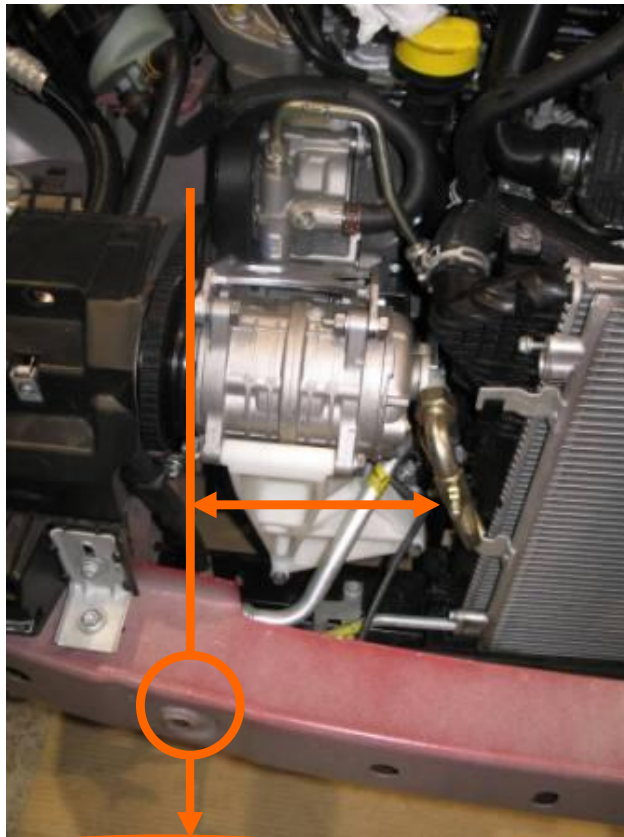

SB11050001 Bigger radiator on vehicles Renault Trafic / Nissan Primastar and Opel Vivaro

- Our current drive kits KC08120145 and KC09090178 doesn't fit on vehicles with bigger water radiator
- No es posible montar los kits KC08120145 y KC09090178 en vehículos equipados con el radiador de agua de mayor tamaño

Frame reference point

New bigger water radiator

Frame reference point