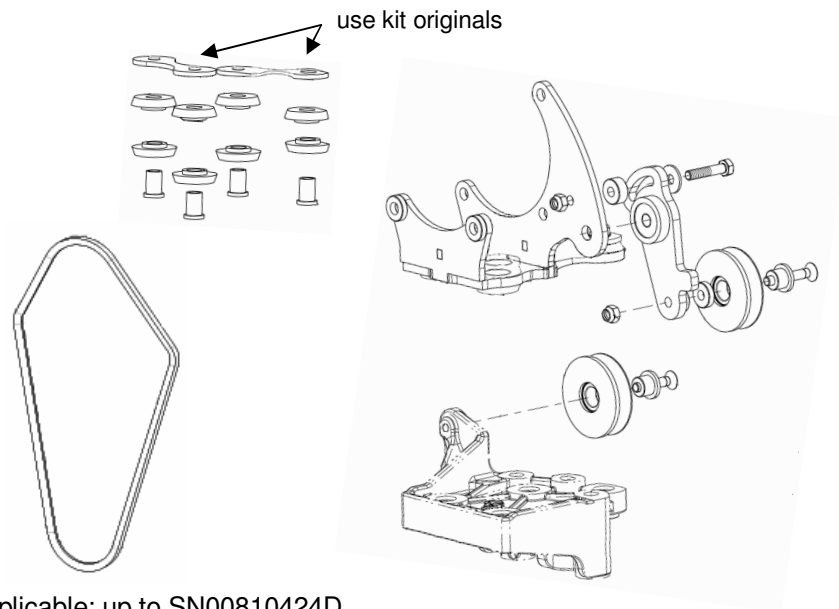

SB12110014 – KC06070081 upgrade kits

KC12970081

- Applicable: up to SN00810424D
- Includes:
 - Compressor brackets
 - Compressor shocks and spacers
 - Metallic idler pulleys
 - Reinforced belt
 - Tensioner arm ass'y

KC12980081

- Applicable: from SN00810425E to SN00810603E
- Includes:
 - Compressor shocks and spacers
 - Metallic idler pulleys
 - Reinforced belt
 - Tensioner arm ass'y
 - Template rework compressor bracket

SB12110014 – KC06070081 retrofit kits

KC12990081

- Applicable: from SN00810604F to SN00810882G
- Includes:
 - Compressor shocks and spacers
 - Reinforced belt
 - Tensioner arm ass'y
 - Template rework compressor bracket

KC12960081

- Applicable: from SN00810883H to SN00810940H
- Includes:
 - Reinforced belt
 - Tensioner arm ass'y
 - Template rework compressor bracket