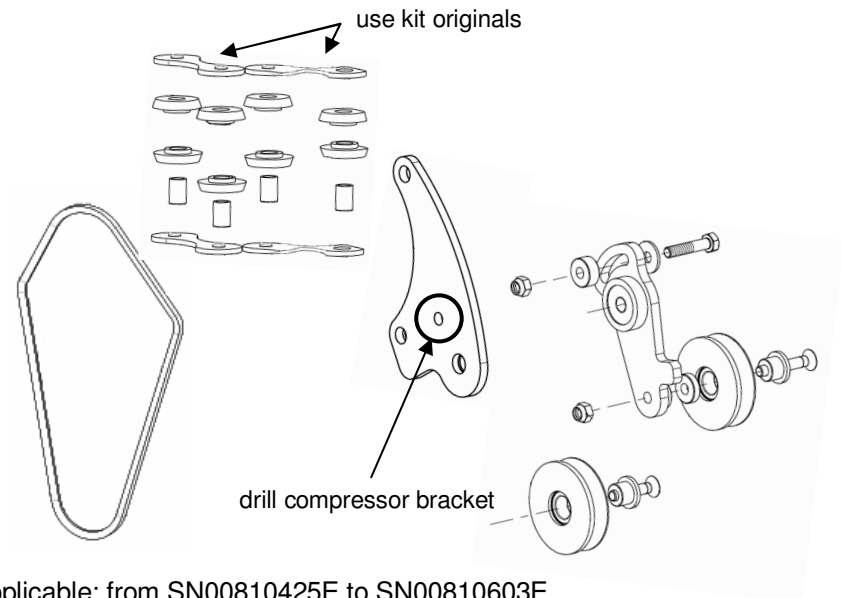

SB12110014 – KC06070081 upgrade kits

KC12970081

- Applicable: up to SN00810424D
- Includes:
 - Compressor brackets
 - Compressor shocks and spacers
 - Metallic idler pulleys
 - Reinforced belt
 - Tensioner arm ass'y

KC12980081

- Applicable: from SN00810425E to SN00810603E
- Includes:
 - Compressor shocks and spacers
 - Metallic idler pulleys
 - Reinforced belt
 - Tensioner arm ass'y
 - Template rework compressor bracket

SB12110014 – KC06070081 retrofit kits

KC12990081

- Applicable: from SN00810604F to SN00810882G
- Includes:
 - Compressor shocks and spacers
 - Reinforced belt
 - Tensioner arm ass'y
 - Template rework compressor bracket

KC12960081

- Applicable: from SN00810883H to SN00810940H
- Includes:
 - Reinforced belt
 - Tensioner arm ass'y
 - Template rework compressor bracket