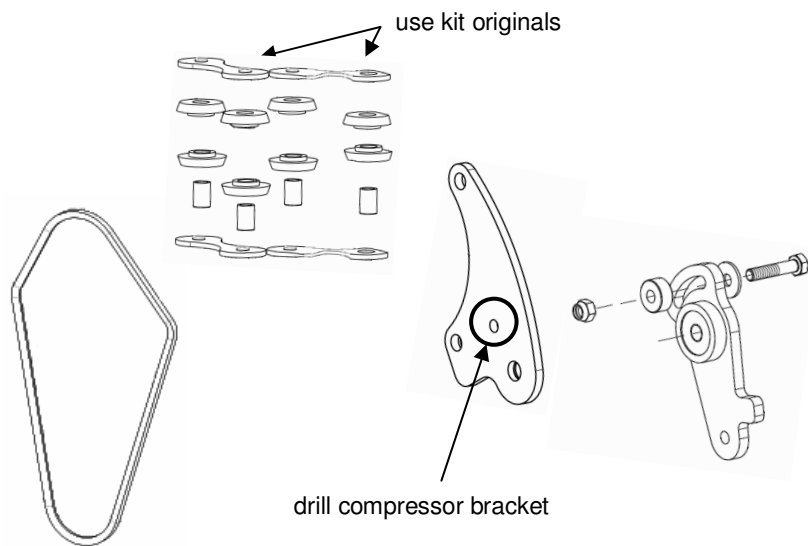

SB12110014 – KC06070081 upgrade kits

KC12970081

- Applicable: up to SN00810424D
- Includes:
 - Compressor brackets
 - Compressor shocks and spacers
 - Metallic idler pulleys
 - Reinforced belt
 - Tensioner arm ass'y

KC12980081

- Applicable: from SN00810425E to SN00810603E
- Includes:
 - Compressor shocks and spacers
 - Metallic idler pulleys
 - Reinforced belt
 - Tensioner arm ass'y
 - Template rework compressor bracket

SB12110014 – KC06070081 retrofit kits

KC12990081

- Applicable: from SN00810604F to SN00810882G
- Includes:
 - Compressor shocks and spacers
 - Reinforced belt
 - Tensioner arm ass'y
 - Template rework compressor bracket

KC12960081

- Applicable: from SN00810883H to SN00810940H
- Includes:
 - Reinforced belt
 - Tensioner arm ass'y
 - Template rework compressor bracket