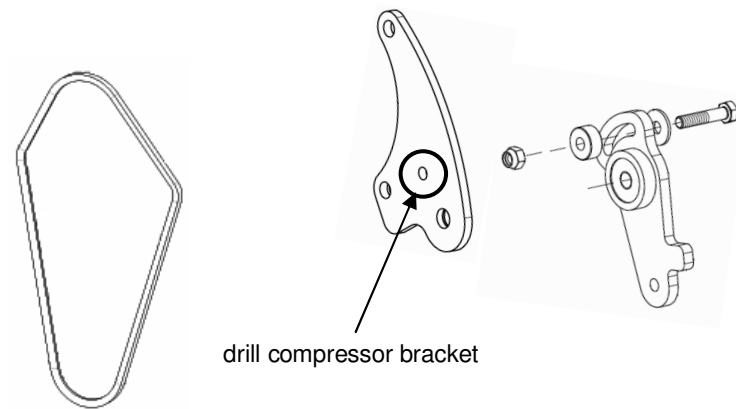

KC12980081

- Applicable: from SN00810425E to SN00810603E
- Includes:
 - Compressor shocks and spacers
 - Metallic idler pulleys
 - Reinforced belt
 - Tensioner arm ass'y
 - Template rework compressor bracket

SB12110014 – KC06070081 retrofit kits

KC12990081

- Applicable: from SN00810604F to SN00810882G
- Includes:
 - Compressor shocks and spacers
 - Reinforced belt
 - Tensioner arm ass'y
 - Template rework compressor bracket

KC12960081

- Applicable: from SN00810883H to SN00810940H
- Includes:
 - Reinforced belt
 - Tensioner arm ass'y
 - Template rework compressor bracket